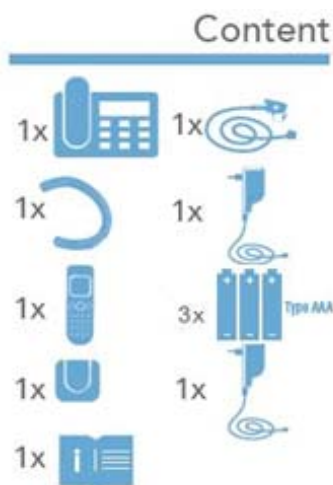

Big button DECT Phone

Combo set including a corded telephone with integrated digital answering machine and a cordless phone

Main Functions:

- Desk phone with big keys
- DECT phone with big keys
- Up to 5 handsets per base

Optical Alarm for incoming call

Hearing Aid Compatibility

2 direct-dial memory buttons (M1, M2)

Built-in Answering machine with extra large keys

ECO Mode

Big button DECT Phone

Cordless Handset:

- 4-line extra large LCD (dot matrix 40 x 32 mm, two lines of numbers and letters, one line of symbols and one line with date/time)
- Hearing aid-compatible, ETS 300381 preferred
- Audio assistant improving sound quality and increasing volume during call
- Equalizer with 4 settings (natural, treble1, treble2, bass)
- Hands-free handset
- Telephone book with 100 entries (saved in the tabletop unit and is therefore available to all registered handsets and the tabletop unit)
- 10 standard ringtones on the receiver / 6 volume levels
- Menu in 7 languages (DE, GB, FR, ES, IT, NL, TR)
- Up to 100 hours on stand-by / Up to 10 hours of continuous use
- Charge indicator
- Redial
- Operation with up to 4 handsets per base station possible

Desk phone:

- 4-line extra large LCD (80 x 44 mm, two lines of numbers and letters, one line of symbols and one line with the date/time), background lighting
- Tilting screen for better readability
- Integrated answering machine records up to approx. 30 minutes
- Playback of messages or vocal memo can be slowed down by pressing Slow key
- Listening to messages using the handset or tabletop unit
- 4 image selection buttons
- 10 standard ringtones / 6 volume levels
- Red LED blinks to indicate incoming calls
- Complete system can be used in case of power shut down (3 AAA batteries, not included)
- Audio assistant improving sound quality and increasing volume during call
- Equalizer with 4 settings (natural, treble1, treble2, bass)
- Hands-free mode
- Can be mounted on the wall