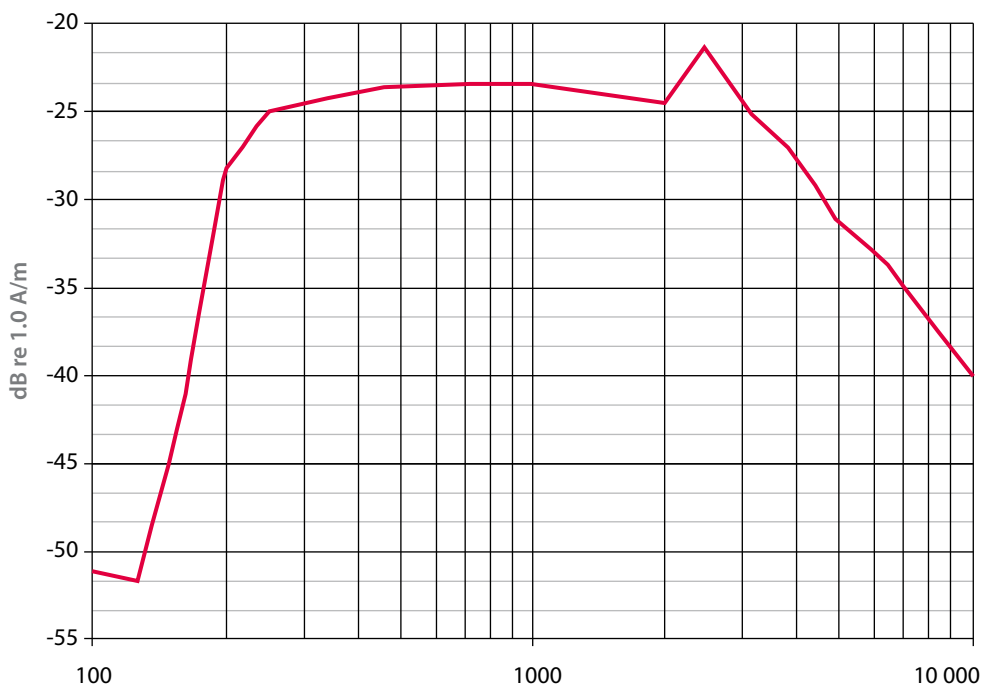

Technical specifications

- Neck strap length 70 cm, 2.3'
- Cable length BE9159 90 cm, 2.9'
- Cable length BE9161 15 cm, 0.5'
- Neckloop diameter 22 cm, 8.7"

Size housing

- Width 3.4 cm, 1.3"
- Height 3.8 cm, 1.5"
- Thickness 1.4 cm, 0.5"
- Weight 60 g, 2.1 oz

Output

- ≥ 1700 mA/m @ 15 cm / 6" distance and 2 x 50 mW input signal

Input

- 3.5 mm tele plug (stereo) gold plated connector, 90 degrees angle
- Impedance: 2 x 5 ohm

Technical specifications

Frequency response (Scale reference: -20 dB ~ 0.1 A/m)