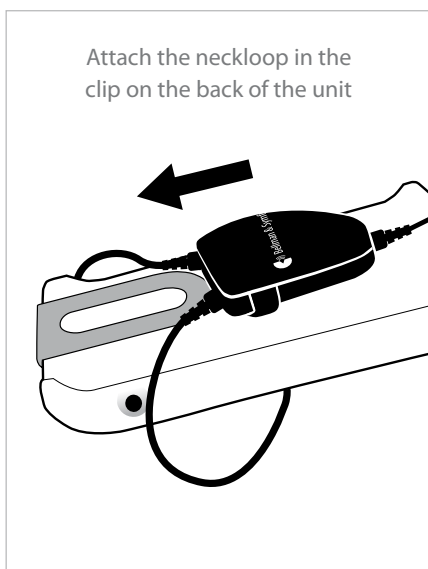

Using BE9161 with Domino and Mino

© 2016, Bellman & Symfon AB. All rights reserved.

Bellman, Bellman & Symfon and the Bellman & Symfon logo are registered trademarks of Bellman & Symfon AB. This leaflet is subject to change without prior notice.

BE9159_BE9161_001DAS008

bellman.com