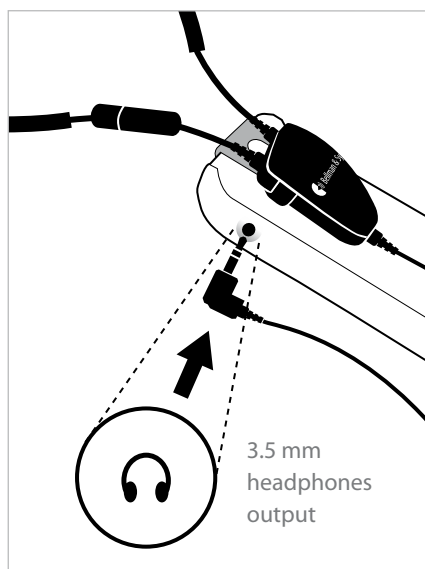

Using BE9161 with Domino and Mino

© 2016, Bellman & Symfon AB. All rights reserved.

Bellman, Bellman & Symfon and the Bellman & Symfon logo are registered trademarks of Bellman & Symfon AB. This leaflet is subject to change without prior notice.

BE9159_BE9161_001DAS008

bellman.com