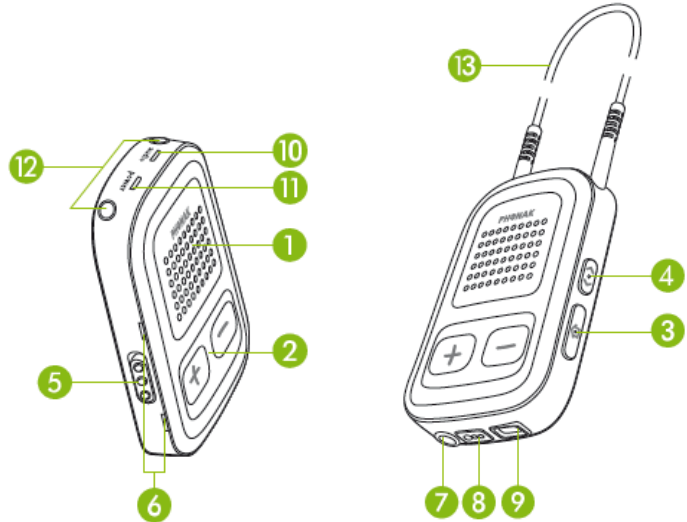

Phonak ComPilot II

Technical Data

The Phonak ComPilot II brings together the convenience of wireless connectivity, the security of individual remote control and offers spoken messages (VoiceAlerts). All functionalities are bundled in one simple device. ComPilot II connects Phonak wireless hearing instruments to cellular phones, televisions, tablets, FM receivers, and many more.

Description

- 1 Main button
- 2 Volume up / down
- 3 Home button
- 4 Connect button
- 5 On / Off switch
- 6 Microphones
- 7 Audio input 3.5 mm jack
- 8 Roger / FM (Europlug)
- 9 Charging input (mini-USB)
- 10 Audio indicator
- 11 Power indicator
- 12 Neckloop sockets
- 13 Neckloop