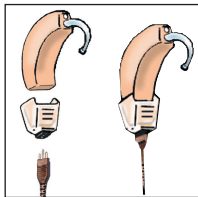

# Personal stereo direct input lead

The blue plugged personal stereo direct input lead allows direct input hearing aids to connect directly to a 3.5mm headphone socket.

Suitable for use with iPods, portable CD players, computers, keyboards etc. This lead acts as a direct replacement for a pair of headphones.

## Blue plugged personal stereo V lead

Available in black or white in the following lengths:

	Black	White
600mm	DPV600	DPV600W
800mm	DPV800	DPV800W
1metre	DPV1M	DPV1MW
1.5metre	DPV1M5	DPV1M5W

## Blue plugged personal stereo single leads

Available in black or white in the following lengths:

800mm	DPS800	DPS800W
1metre	DPS1M	DPS1MW

The three pin plugs go into the direct input shoe appropriate for your hearing aids.

*Different hearing aids require different shoes – see Connevans Catalogue, section 2.*

*The blue plug will fit anywhere that a pair of headphones can be plugged in.*

**Also see Connevans Catalogue, section 11 – Listening for Pleasure**