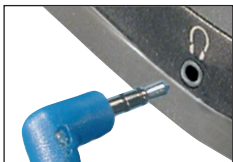

# Personal stereo direct input lead

The blue plugged personal stereo direct input lead allows direct input hearing aids to connect directly to a 3.5mm headphone socket.

Suitable for use with iPods, portable CD players, computers, keyboards etc. This lead acts as a direct replacement for a pair of headphones.

## Blue plugged personal stereo V lead

Available in black or white in the following lengths:

	Black	White
600mm	DPV600	DPV600W
800mm	DPV800	DPV800W
1metre	DPV1M	DPV1MW
1.5metre	DPV1M5	DPV1M5W

## Blue plugged personal stereo single leads

Available in black or white in the following lengths:

800mm	DPS800	DPS800W
1metre	DPS1M	DPS1MW

The three pin plugs go into the direct input shoe appropriate for your hearing aids.